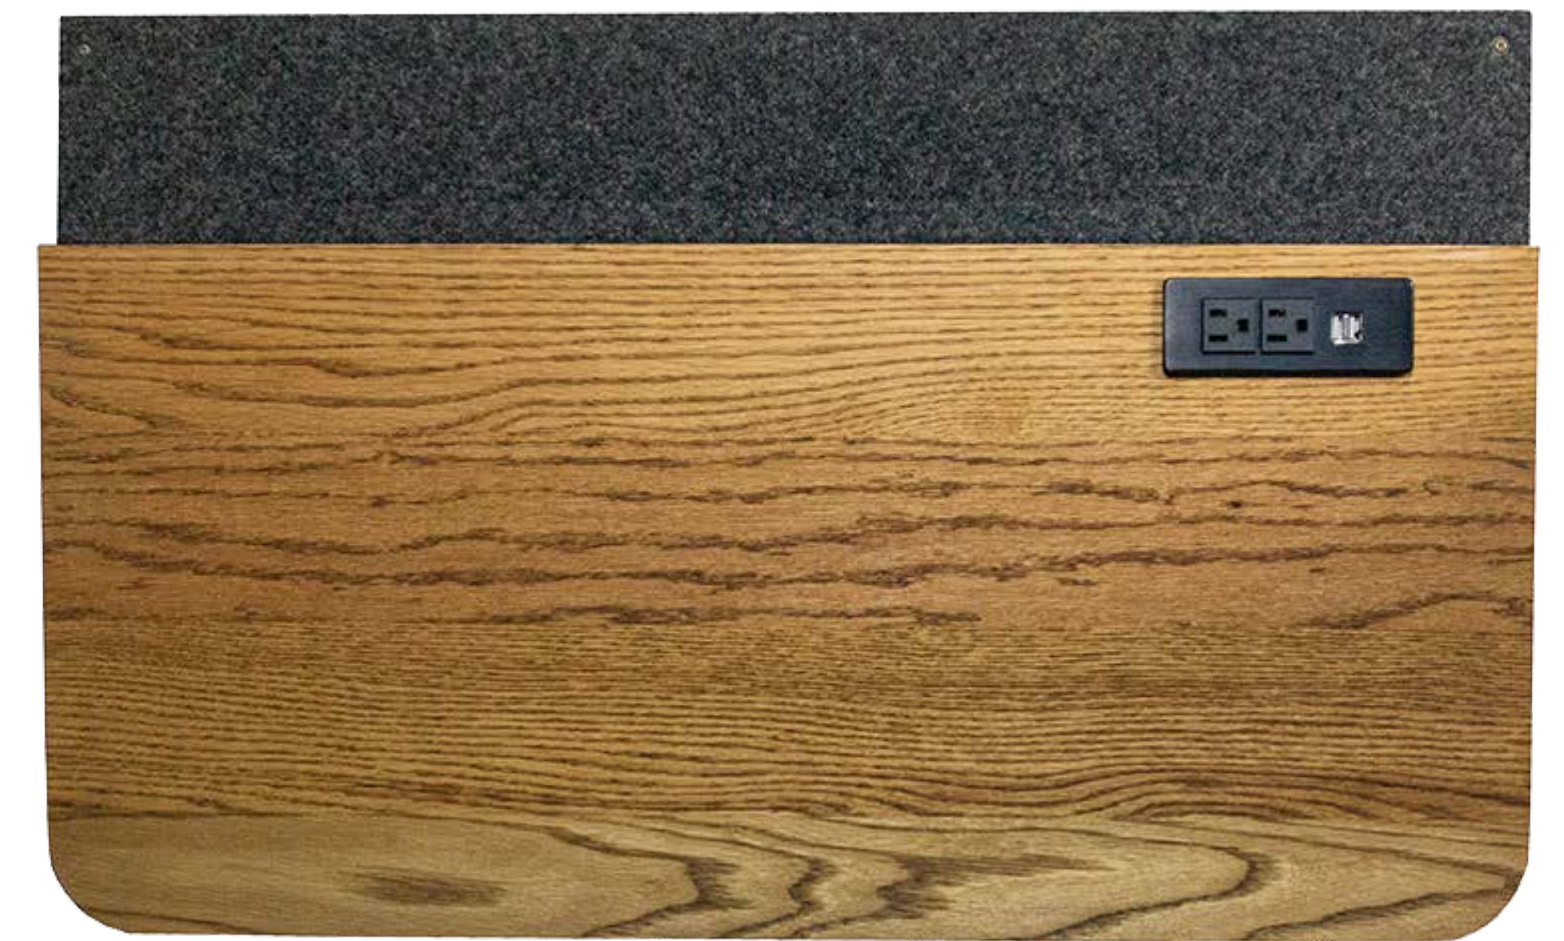

# Office Desk

---

\$299 each

Backing panel  
is 3/4" thick