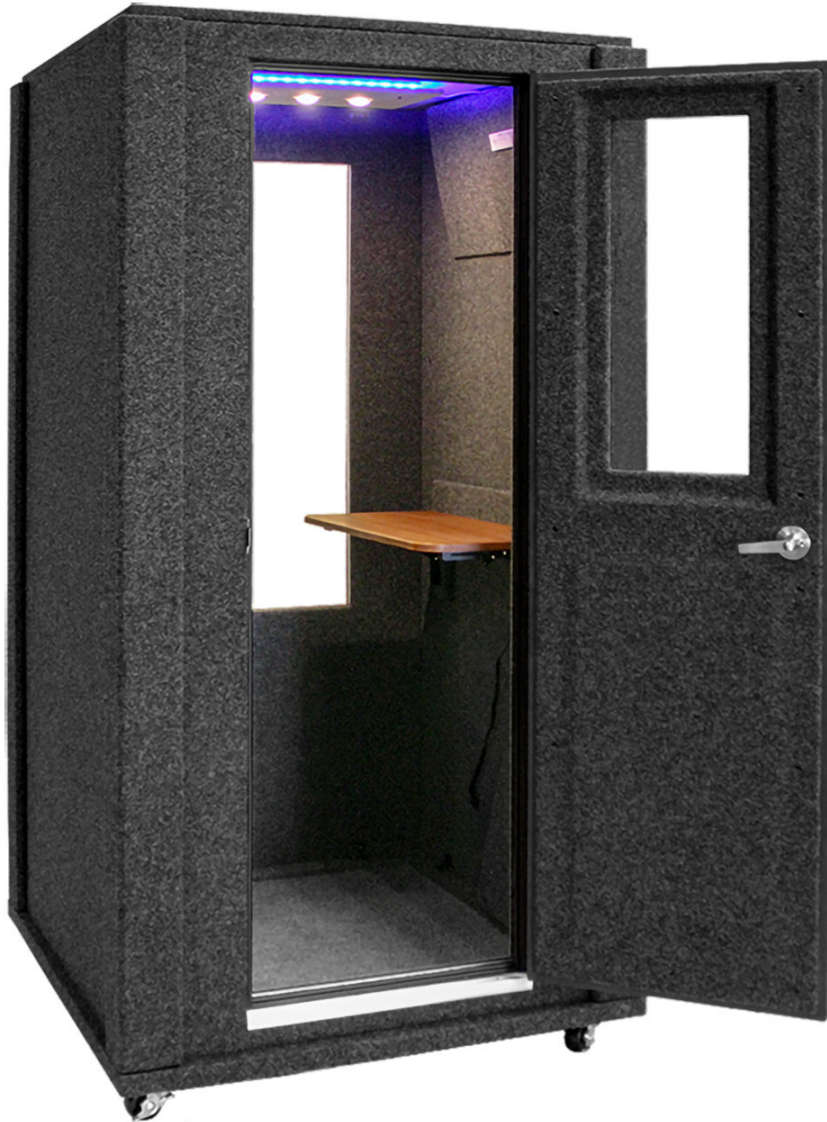

WhisperRoom INC.™

SOUND ISOLATION ENCLOSURES

Office Booth

3.5' x 3.5' | Single-Wall Isolation

Office Booth (3.5' x 3.5') | Single-Wall Isolation

Exterior Dimensions

Height:	7' 4"	224 cm
Dimension 1:	3' 8"	112 cm
Dimension 2:	3' 8"	112 cm

Interior Dimensions

Height:	6' 8"	203 cm
Dimension 1:	3' 4"	102 cm
Dimension 2:	3' 4"	102 cm

Assembly Weight

Weight:	555 lbs	251 kg
---------	---------	--------

Assembly Time

Approximately 2 hours

Note: Exterior Dimensions 1 & 2 do not include ventilation ducting which protrudes an additional 5 1/2" (13.97 cm) off of one or more exterior walls, depending on unit size and configuration chosen. Exterior height is increased by 5" (12.70 cm) if an optional Caster Plate is installed.

Door Window Design

Thickness:	3/4"	19.05 mm	Total Thickness	Size:	12" x 30"
	1/4"	6.35 mm	Laminated Safety Glass		30.48 cm x 76.20 cm
	1/4"	6.35 mm	Air		
	1/4"	6.35 mm	Laminated Safety Glass		

Office Booth (3.5' x 3.5') | Single-Wall Isolation

Office Booth (3.5' x 3.5') | Single-Wall Isolation

Basic Features (Included in base price)

Ventilation Systems (1)

12" x 30" Door Window

Cable Passages (3)

Acoustical Foam Sheets (2)

18" LED Lights (1)

5-Year Warranty