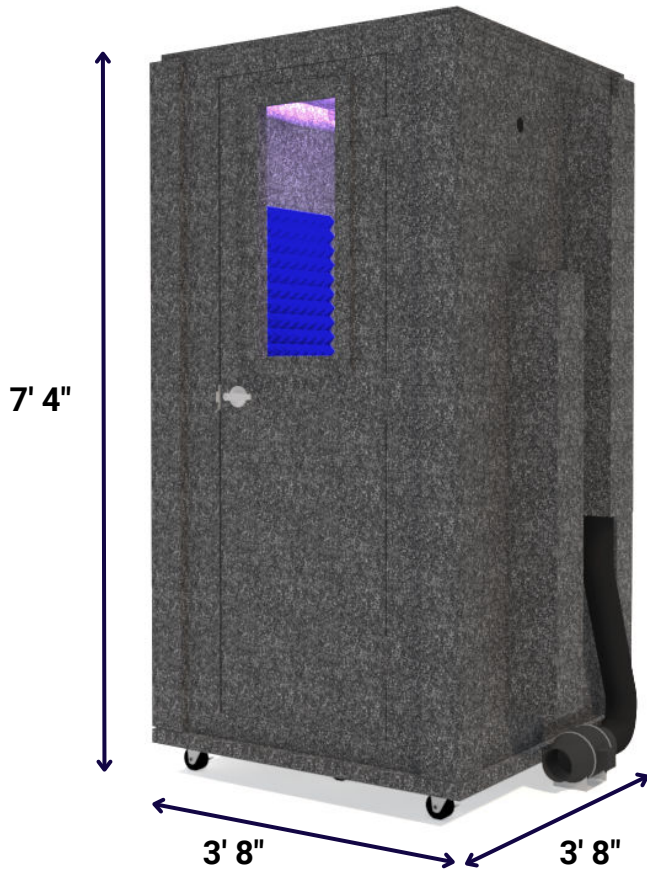

WhisperRoom INC.™

SOUND ISOLATION ENCLOSURES

Office Booth

3.5' x 3.5' | Single-Wall Isolation

Office Booth (3.5' x 3.5') | Single-Wall Isolation

Exterior Dimensions

Height:	7' 4"	224 cm
Dimension 1:	3' 8"	112 cm
Dimension 2:	3' 8"	112 cm

Interior Dimensions

Height:	6' 8"	203 cm
Dimension 1:	3' 4"	102 cm
Dimension 2:	3' 4"	102 cm

Assembly Weight

Weight:	555 lbs	251 kg
---------	---------	--------

Assembly Time

Approximately 2 hours

Note: Exterior Dimensions 1 & 2 do not include ventilation ducting which protrudes an additional 5 1/2" (13.97 cm) off of one or more exterior walls, depending on unit size and configuration chosen. Exterior height is increased by 5" (12.70 cm) if an optional Caster Plate is installed.

Note: Interior Dimensions 1 & 2 do not include 2" (5.08 cm) thick acoustical foam that attaches and partially covers the interior walls.

Wall Construction

Thickness:	3"	7.62 cm	Total Thickness	Weight:	3.2 lbs/sq. ft.
	1"	2.54 cm	MDF Barrier		15.66 kg/sq. mtr.
	2"	5.08 cm	Detachable Foam		

Door Window Design

Thickness:	3/4"	19.05 mm	Total Thickness	Size:	12" x 30"
	1/4"	6.35 mm	Laminated Safety Glass		30.48 cm x 76.20 cm
	1/4"	6.35 mm	Air		
	1/4"	6.35 mm	Laminated Safety Glass		

Office Booth (3.5' x 3.5') | Single-Wall Isolation