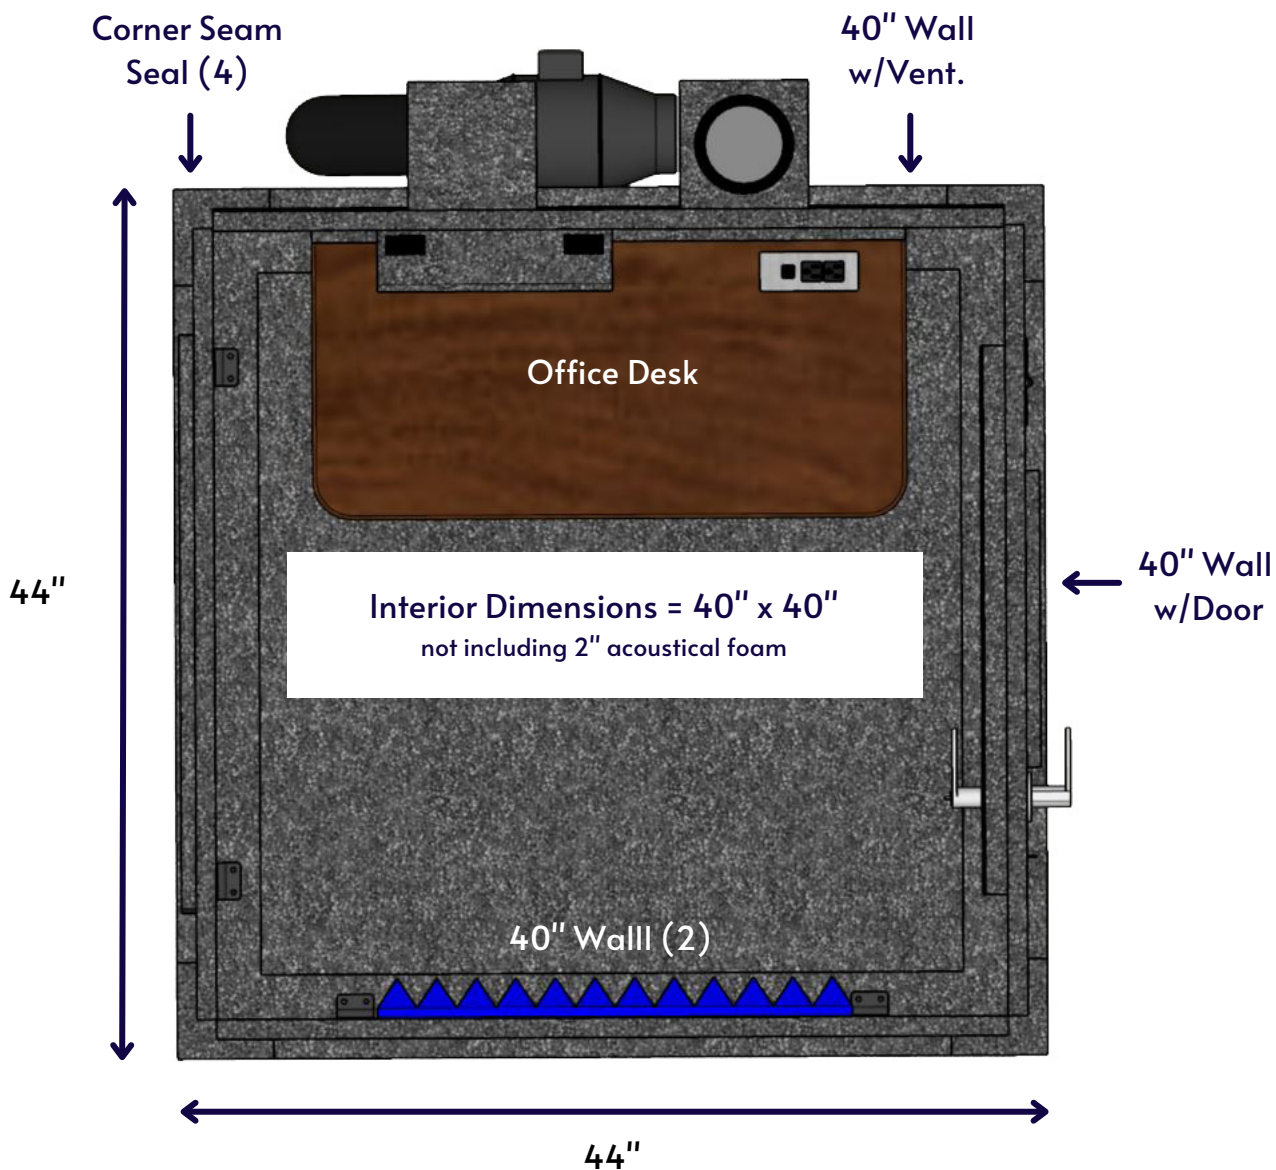

Interior Dimensions

Height:	6' 8"	203 cm
Dimension 1:	3' 4"	102 cm
Dimension 2:	3' 4"	102 cm

Assembly Weight

Weight:	555 lbs	251 kg
---------	---------	--------

Assembly Time

Approximately 2 hours

Note: Exterior Dimensions 1 & 2 do not include ventilation ducting which protrudes an additional 5 1/2" (13.97 cm) off of one or more exterior walls, depending on unit size and configuration chosen. Exterior height is increased by 5" (12.70 cm) if an optional Caster Plate is installed.

Note: Interior Dimensions 1 & 2 do not include 2" (5.08 cm) thick acoustical foam that attaches and partially covers the interior walls.

Wall Construction

Thickness:	3"	7.62 cm	Total Thickness	Weight:	3.2 lbs/sq. ft.
	1"	2.54 cm	MDF Barrier		15.66 kg/sq. mtr.
	2"	5.08 cm	Detachable Foam		

Door Window Design

Thickness:	3/4"	19.05 mm	Total Thickness	Size:	12" x 30"
	1/4"	6.35 mm	Laminated Safety Glass		30.48 cm x 76.20 cm
	1/4"	6.35 mm	Air		
	1/4"	6.35 mm	Laminated Safety Glass		

Office Booth (3.5' x 3.5') | Single-Wall Isolation

Top-down represents typical configuration

All 40" wall components are interchangeable:

- 40" Standard solid wall
- 40" Standard wall with window
- 40" Standard wall with ventilation
- 40" Standard wall with door