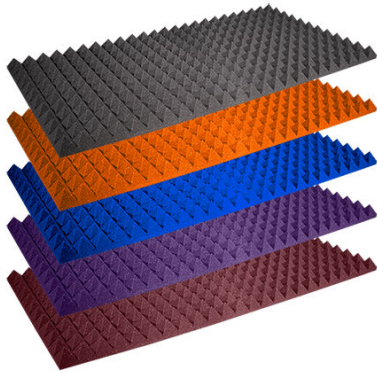

Acoustical Foam Sheets (2)