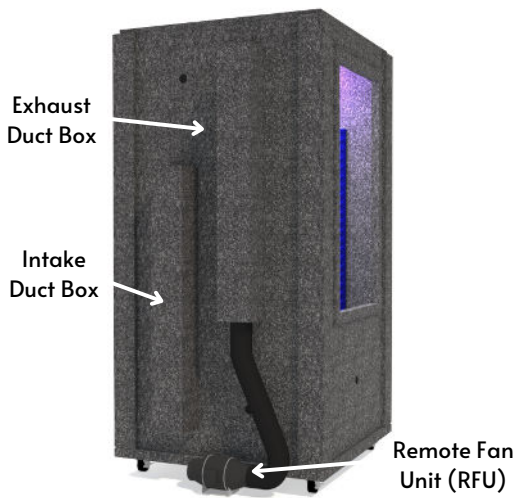

Top-down represents typical configuration

All 40" wall components are interchangeable:

- 40" Standard solid wall
- 40" Standard wall with window
- 40" Standard wall with ventilation
- 40" Standard wall with door

Office Booth (3.5' x 3.5') | Single-Wall Isolation

Basic Features (Included in base price)

Ventilation Systems (1)

12" x 30" Door Window

Cable Passages (3)

Acoustical Foam Sheets (2)

18" LED Lights (1)

5-Year Warranty