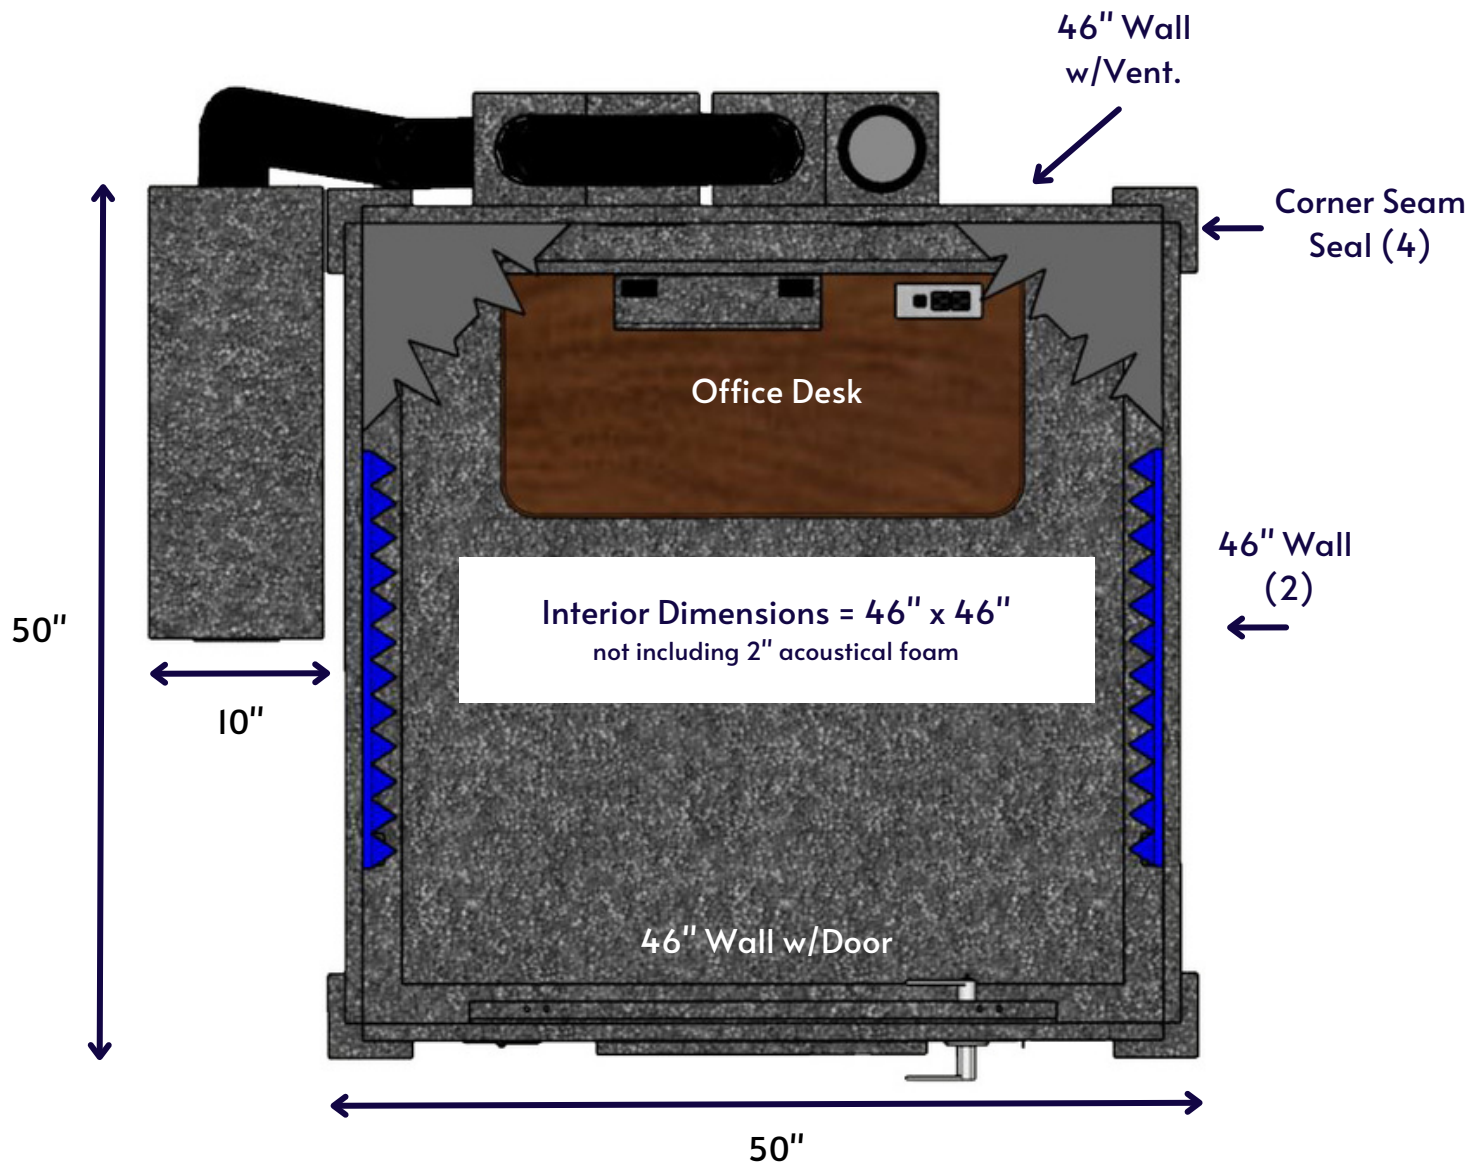

Interior Dimensions

Height:	6' 8"	203 cm
Dimension 1:	3' 10"	117 cm
Dimension 2:	3' 10"	117 cm

Assembly Weight

Weight:	680 lbs	308 kg
---------	---------	--------

Assembly Time

Approximately 2 hours

Note: Exterior Dimensions 1 & 2 do not include ventilation ducting which protrudes an additional 5 1/2" (13.97 cm) off of one or more exterior walls, depending on unit size and configuration chosen. Exterior height is increased by 5" (12.70 cm) if an optional Caster Plate is installed.

Note: Interior Dimensions 1 & 2 do not include 2" (5.08 cm) thick acoustical foam that attaches and partially covers the interior walls.

Wall Construction

Thickness:	3"	7.62 cm	Total Thickness	Weight:	3.2 lbs/sq. ft.
	1"	2.54 cm	MDF Barrier		15.66 kg/sq. mtr.
	2"	5.08 cm	Detachable Foam		

Door Window Design

Thickness:	3/4"	19.05 mm	Total Thickness	Size:	16" x 30"
	1/4"	6.35 mm	Laminated Safety Glass		40.64 cm x 76.20 cm
	1/4"	6.35 mm	Air		
	1/4"	6.35 mm	Laminated Safety Glass		

Voice Over Basic Package (4' x 4') | Single-Wall Isolation

Top-down represents typical configuration

All 46" wall components are interchangeable:

- 46" Standard solid wall
- 46" Standard wall with window
- 46" Standard wall with ventilation
- 46" Standard wall with door