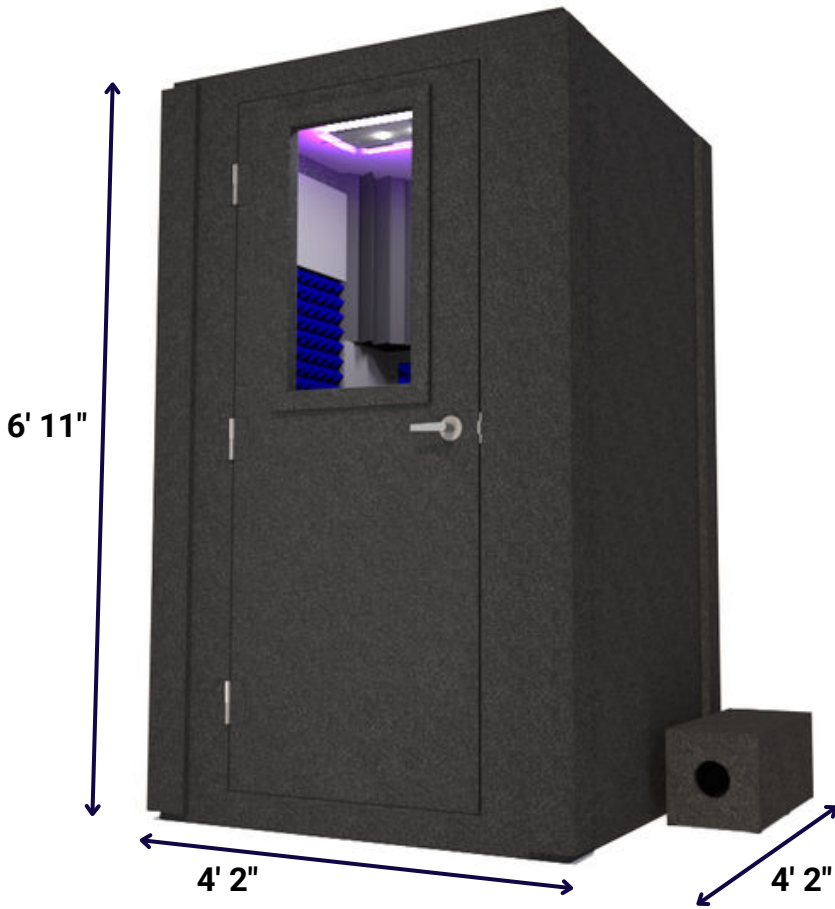

Voice Over Basic Package

4' X 4' | Single-Wall Isolation

Voice Over Basic Package (4' x 4') | Single-Wall Isolation

Exterior Dimensions

Height:	6' 11"	211 cm
Dimension 1:	4' 2"	127 cm
Dimension 2:	4' 2"	127 cm

Interior Dimensions

Height:	6' 8"	203 cm
Dimension 1:	3' 10"	117 cm
Dimension 2:	3' 10"	117 cm

Assembly Weight

Weight:	680 lbs	308 kg
---------	---------	--------

Assembly Time

Approximately 2 hours

Note: Exterior Dimensions 1 & 2 do not include ventilation ducting which protrudes an additional 5 1/2" (13.97 cm) off of one or more exterior walls, depending on unit size and configuration chosen. Exterior height is increased by 5" (12.70 cm) if an optional Caster Plate is installed.

Note: Interior Dimensions 1 & 2 do not include 2" (5.08 cm) thick acoustical foam that attaches and partially covers the interior walls.

Wall Construction

Thickness:	3"	7.62 cm	Total Thickness	Weight:	3.2 lbs/sq. ft.
	1"	2.54 cm	MDF Barrier		15.66 kg/sq. mtr.
	2"	5.08 cm	Detachable Foam		

Door Window Design

Thickness:	3/4"	19.05 mm	Total Thickness	Size:	16" x 30"
	1/4"	6.35 mm	Laminated Safety Glass		40.64 cm x 76.20 cm
	1/4"	6.35 mm	Air		
	1/4"	6.35 mm	Laminated Safety Glass		

Voice Over Basic Package (4' x 4') | Single-Wall Isolation