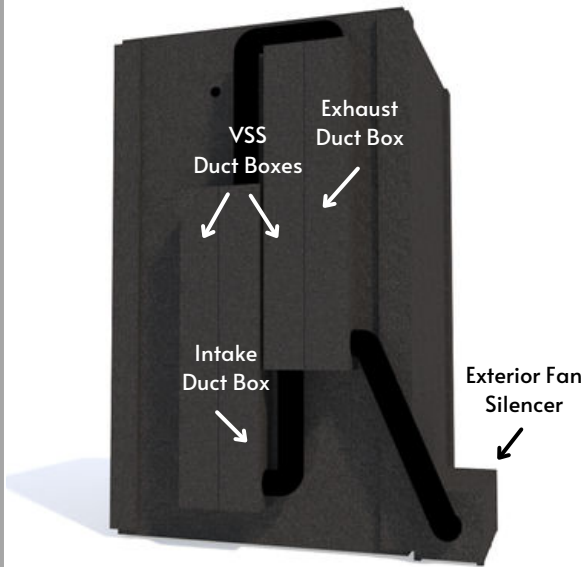

Door Window Design

Thickness:	3/4"	19.05 mm	Total Thickness	Size:	16" x 30"
	1/4"	6.35 mm	Laminated Safety Glass		40.64 cm x 76.20 cm
	1/4"	6.35 mm	Air		
	1/4"	6.35 mm	Laminated Safety Glass		

Voice Over Basic Package (4' x 4') | Single-Wall Isolation

Top-down represents typical configuration

All 46" wall components are interchangeable:

- 46" Standard solid wall
- 46" Standard wall with window
- 46" Standard wall with ventilation
- 46" Standard wall with door

*The ventilation system will protrude 5.5" on the exterior. Please allow 6", as you don't want any WhisperRoom components touching your host room walls.

*The door swing is 30" and will swing outward from the WhisperRoom

Voice Over Basic Package (4' x 4') | Single-Wall Isolation

Basic Features (Included in base price)

Ventilation Systems (1)

16" x 30" Door Window

Cable Passages (2)

Acoustical Foam Sheets (3)

18" LED Lights (1)